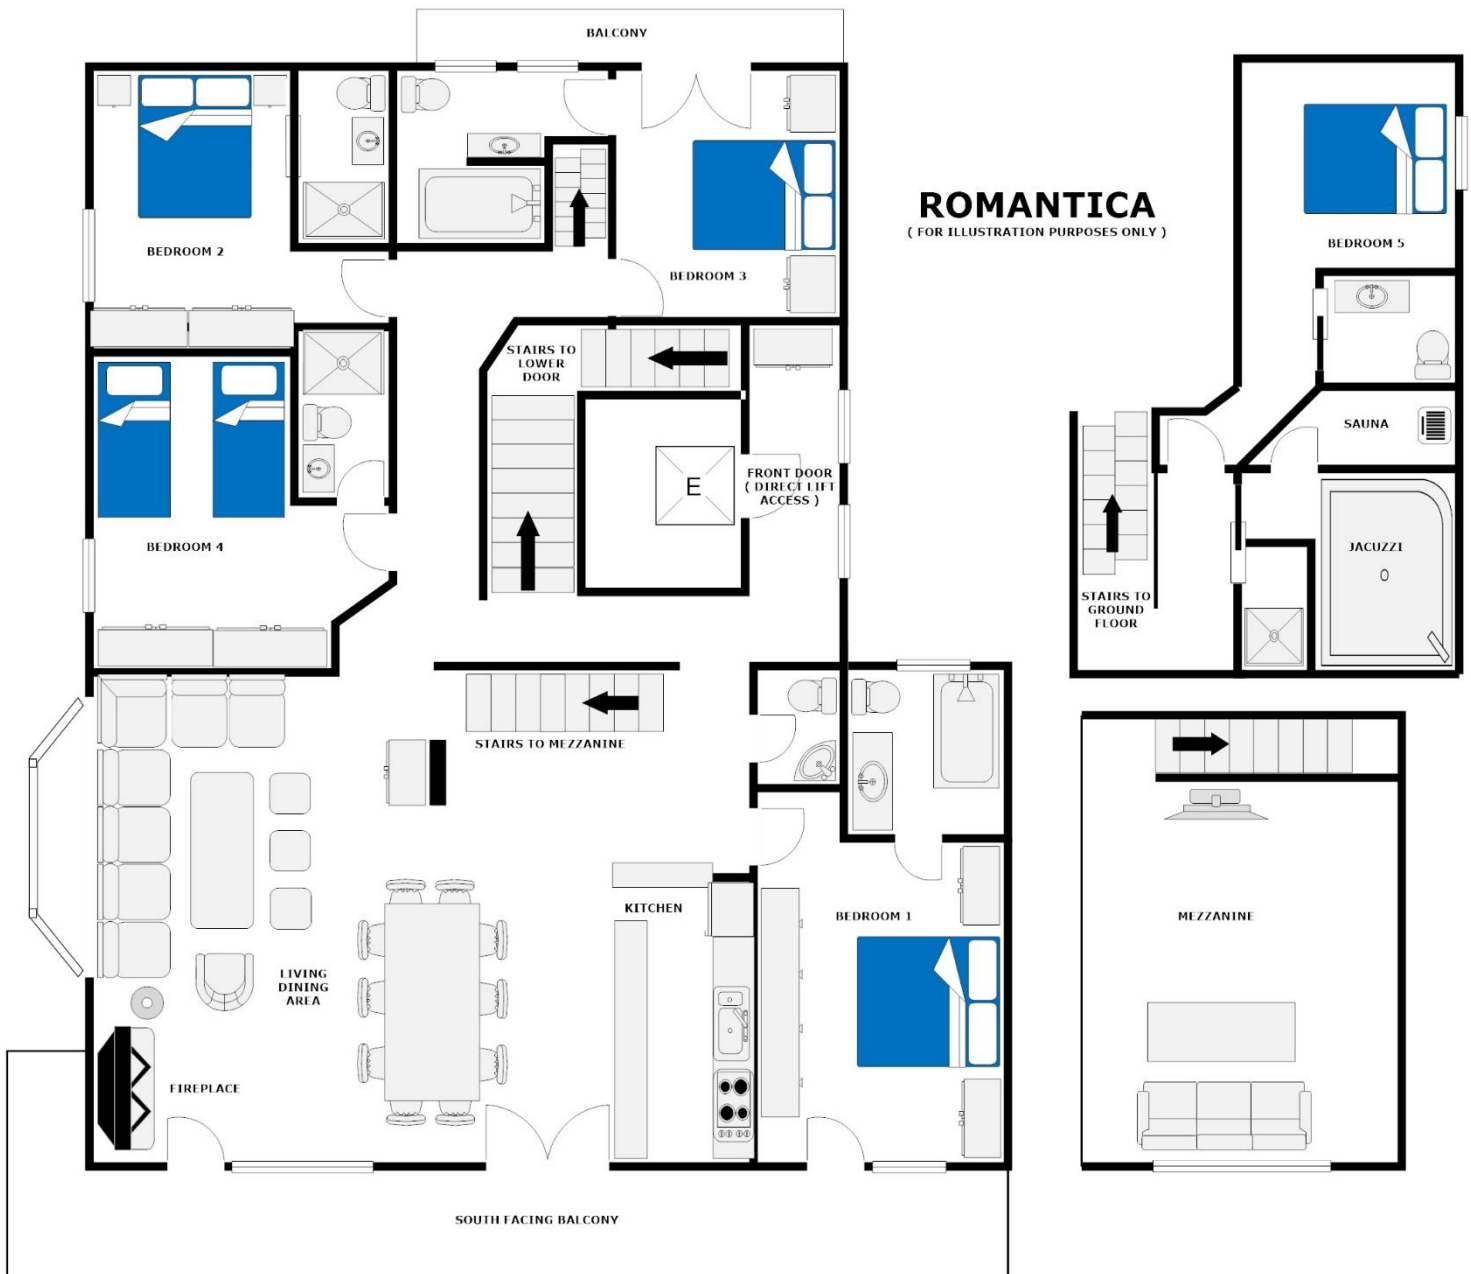

ROMANTICA

5 Bedrooms - 5 Bathrooms – Sleeps 10 – Town centre location

Property Description

Romantica has one of the finest locations in Verbier; it's a mere 80 meters from Verbier's buzzing Place Central and only 100 metres to the main ski lift station at Medran. Location, however, is not the only striking thing about Romantica. It is a stunning penthouse which features 5 en suite bedrooms and a large open plan living area. Romantica even boasts its own sauna, hammam, and Jacuzzi; ideal for relaxing after a day on the slopes.

Romantica was built from old stone and wood and this traditional style continues throughout the penthouse. Romantica has been elegantly decorated in an alpine style which creates a warm and welcoming environment. This is the perfect penthouse for families or large groups of friends wanting to experience Verbier at its very best.

Property Layout

First Floor

- 
Double bedroom with ensuite toilet
- 
Jacuzzi, Sauna and shower/steam room

Ground Floor

- 
Entrance with vestiare
- 
Open plan kitchen and bar
- 
Living and dining area with fireplace
- 
Master en suite bedroom with south facing balcony
- 
2nd Master bedroom with en suite bathroom

Double bedroom with en suite shower room

Twin bedroom with en suite shower room

Mezzanine television area

Garage parking for 1 car

GPS 46.095503, 7.231246